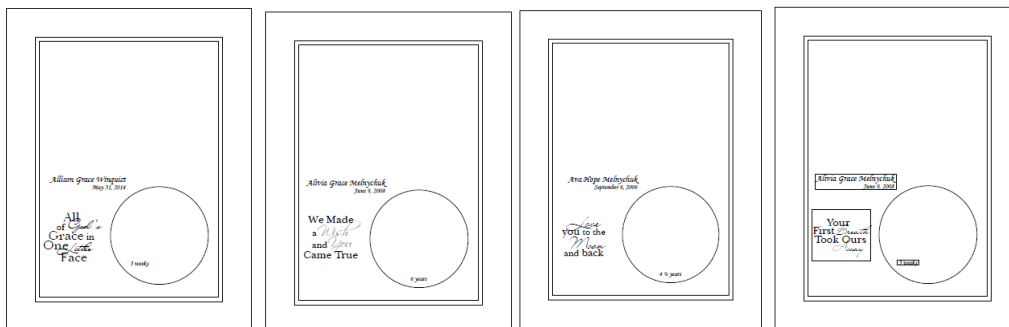

Engraving of name, date and age are extra

**Up to $50 wholesale surcharge for any modifications.