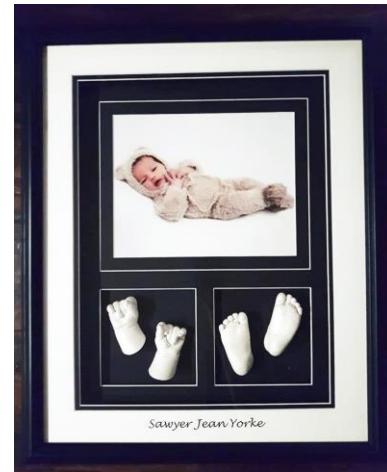

Faith Shadowbox

For 1 8 x 10 opening 5x5 openings for casts
16.5x20.5

Frame F92	54.45
Front Double Mat	18.59
Middle mat 3 op and Vgroove	23.64
Back Mat	8.20
Foamboard spacer	8.63x2=17.26
Glass	9.49
Cold mount board for 8 x 10	3.06
Dust cover backing	5.80
Total	$ 140.49

Extra Deep Frames

Add 1 Extension for F92 – F158 $47.02

Faith Impression Frame

For 1 8 x 10 opening 5x5 openings for casts
16.5x20.5

Frame FH012	44.56
Front Double Mat	18.59
Middle mat 3 op and Vgroove	23.64
Back Mat	8.20
Foamboard spacer	8.34x3 = 25.90
Glass	9.49
Cold mount board for 8 x 10	3.06
Dust cover backing	5.80
Total	$ 139.23